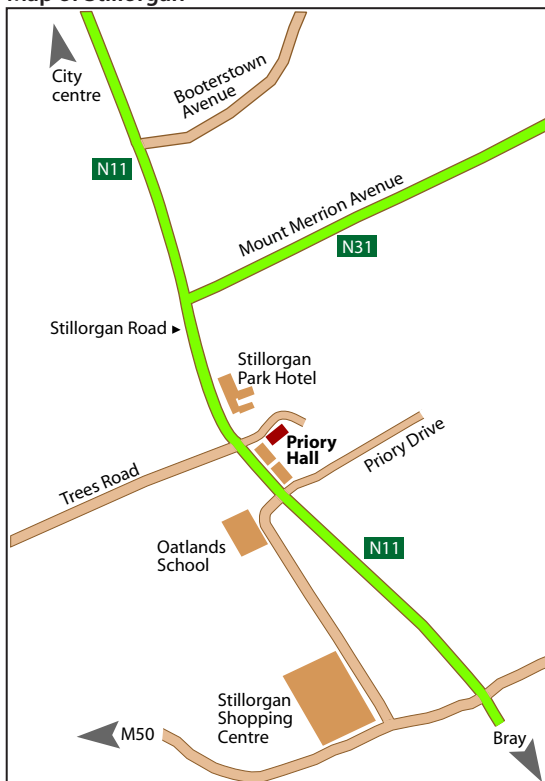

Map of Stillorgan

Tom Martin & Associates/TMA
Management and marketing consultants

Priory House, 19 Priory Hall Stillorgan, Co. Dublin, Ireland
Tel: (01) 288 6110 Fax: (01) 283 5251
Mobile: (086) 173 8172 Email: info@tma.ie