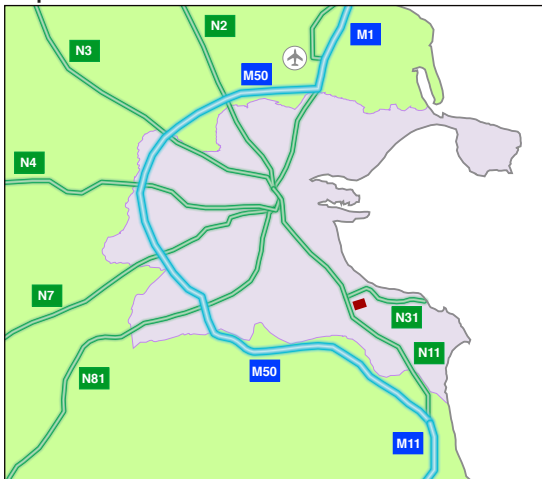

Map and directions

Tom Martin & Associates/TMA are located in:

Priory House
19 Priory Hall
Stillorgan
Co. Dublin

Map of Dublin

The first map shows that Priory Hall is located adjacent to the inter-section of the N11 and N31 near Stillorgan on the south side of Dublin.

Stillorgan can be reached from Dublin Airport via the Aircoach (use the Leopardstown/Sandyford route), the 746 bus route, taxi or by car.

If you are travelling by car from the airport, you can take the M50 south-bound and exit at Junction 13 (Dundrum/Sandyford).

You can also go by the city centre; take the M1 into the centre and then from there follow signs for the N11 (known locally as the Stillorgan/Bray/Wexford/Rosslare road).

If you are travelling from the city centre, there are a number of bus routes which serve Stillorgan. These include the 5, 46A, 46C, 46E, 746, 63, 84, 116, 117, 118 and 145 of which the 46A is the most frequent route.

The nearest land-mark to Priory Hall is the **Stillorgan Park Hotel** (formerly the South County Hotel) [see the map at left]. The majority of bus routes stop near the hotel as does the Aircoach.

If travelling from the city, the turning for Priory Hall is first left at the traffic lights immediately after the Stillorgan Park Hotel.